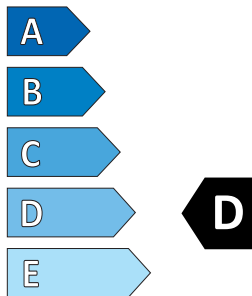

ENERG

IMPERIAL

IM801

175/65R14C 90/88 T

C2

D

D